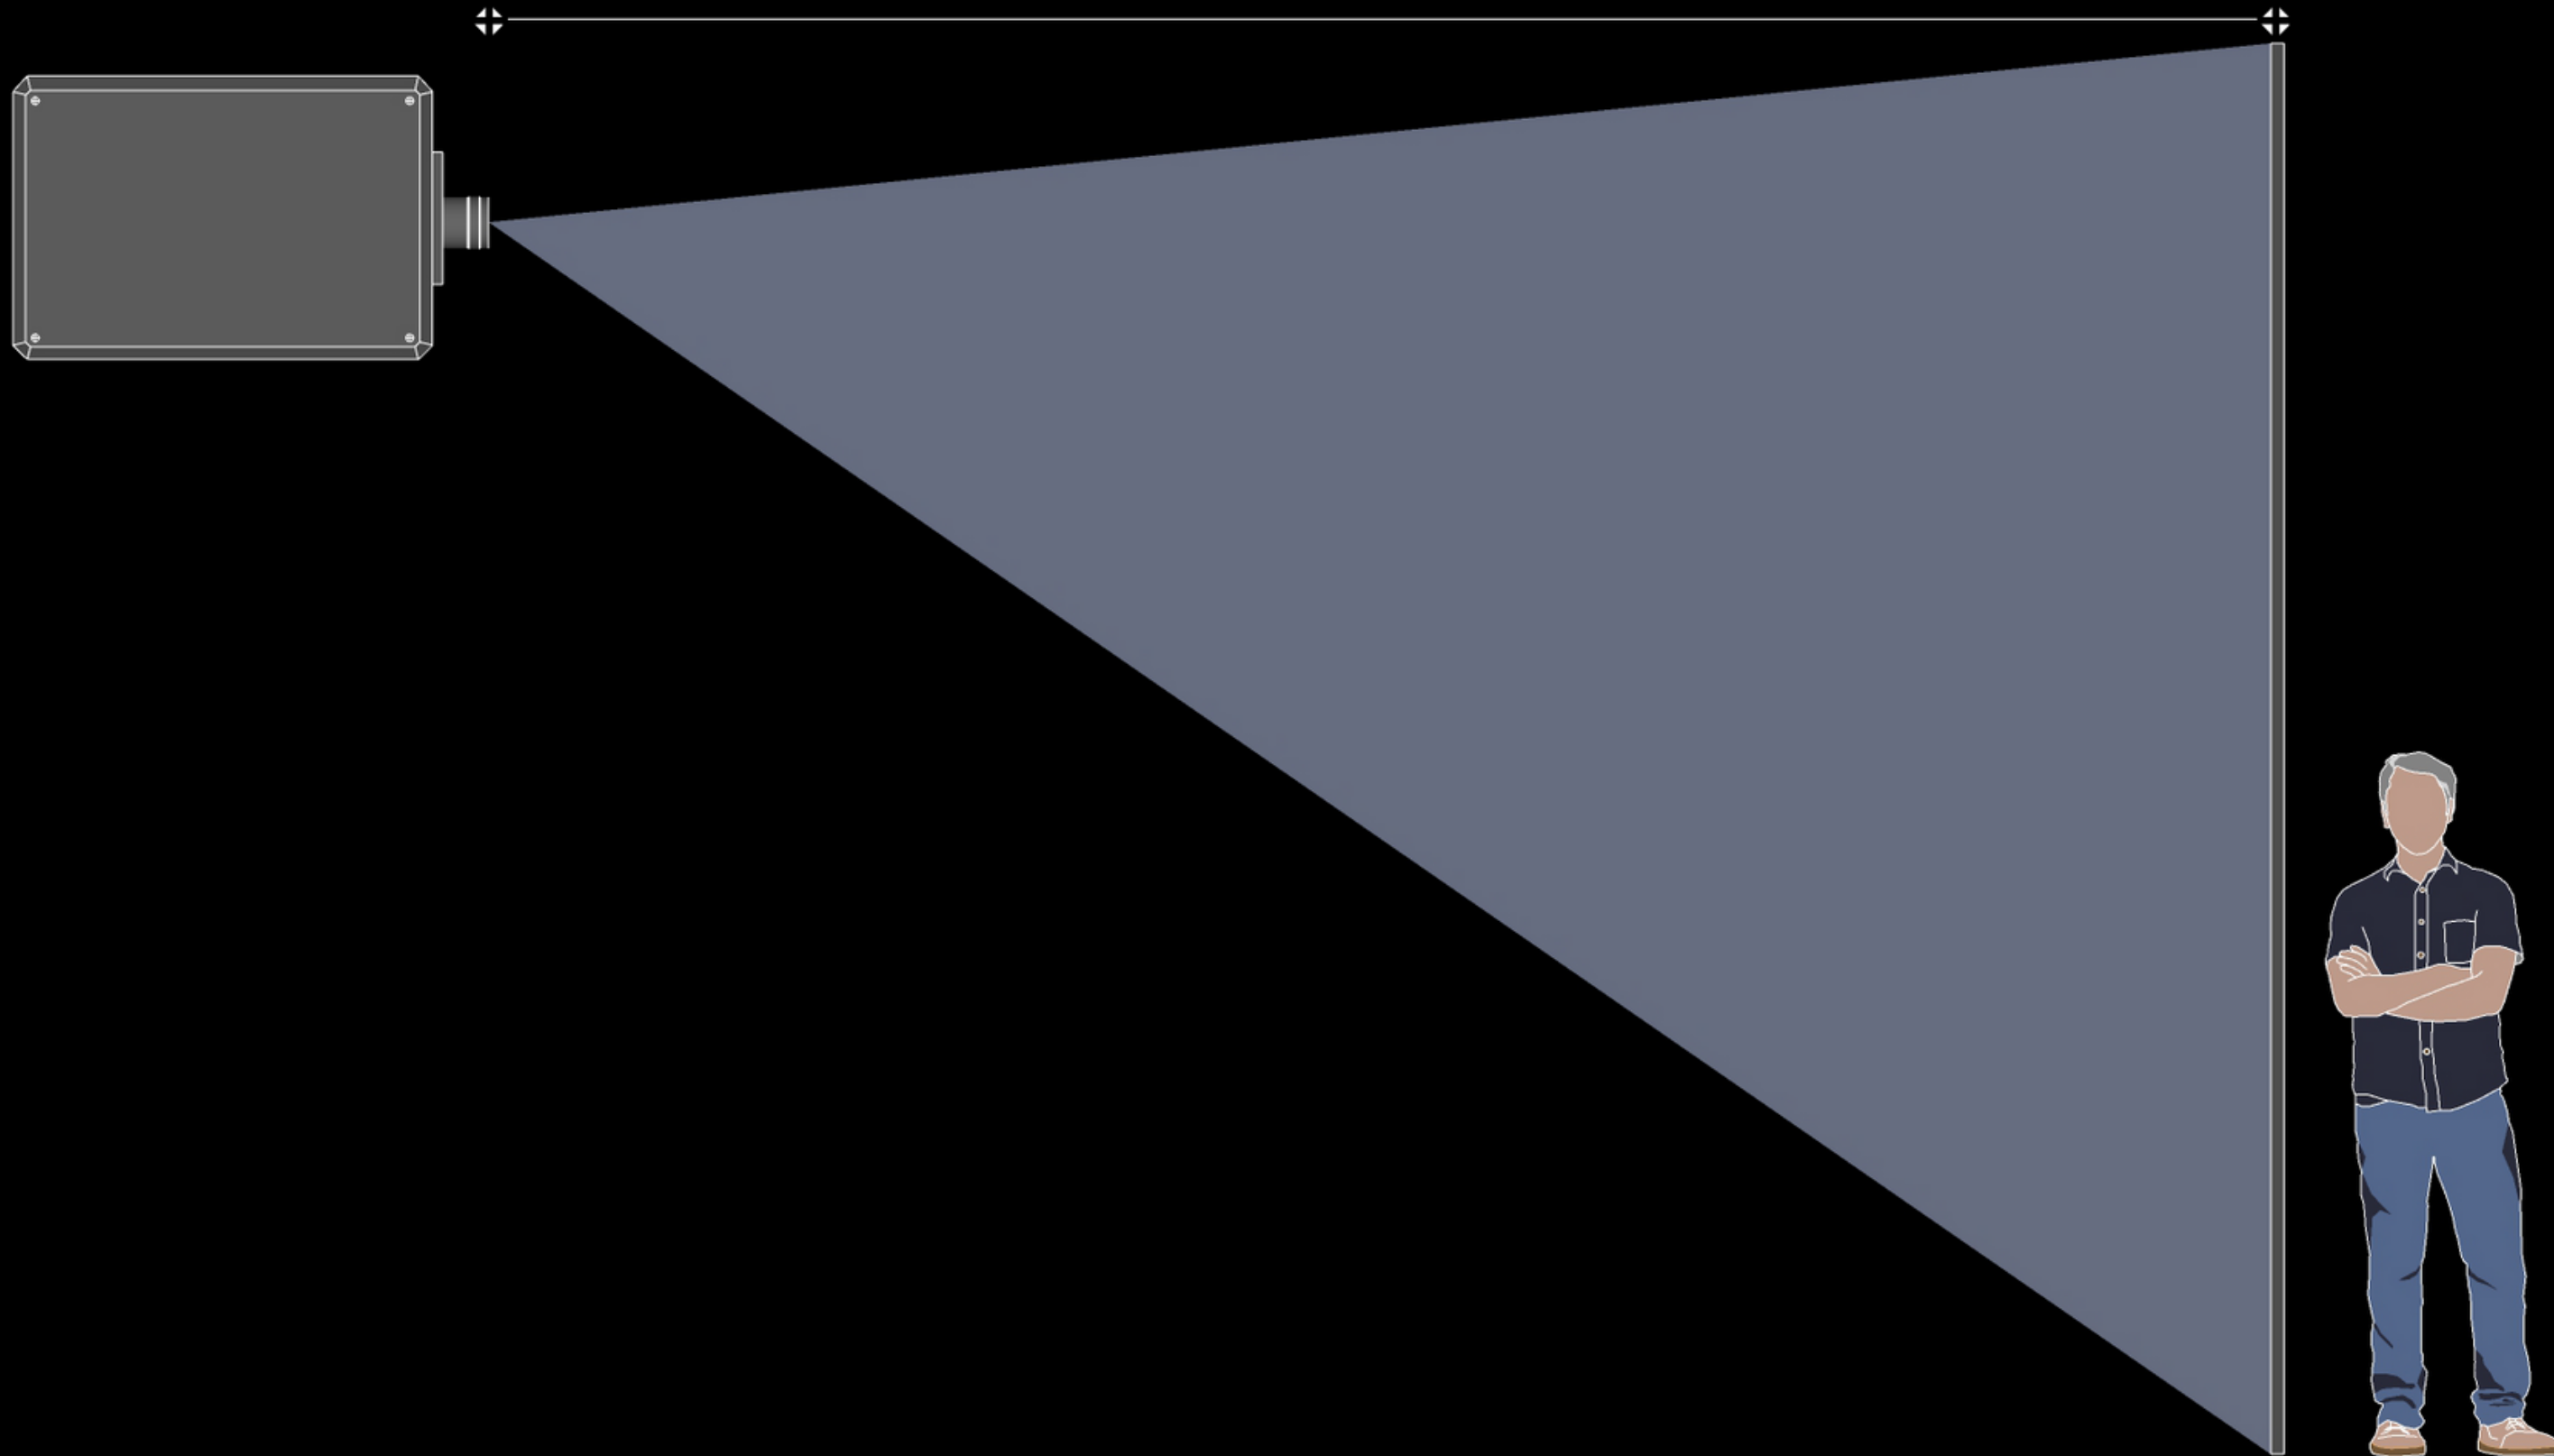

Depending on the exhibition, projector throw distance
can be calculated here: <https://www.projectorcentral.com>