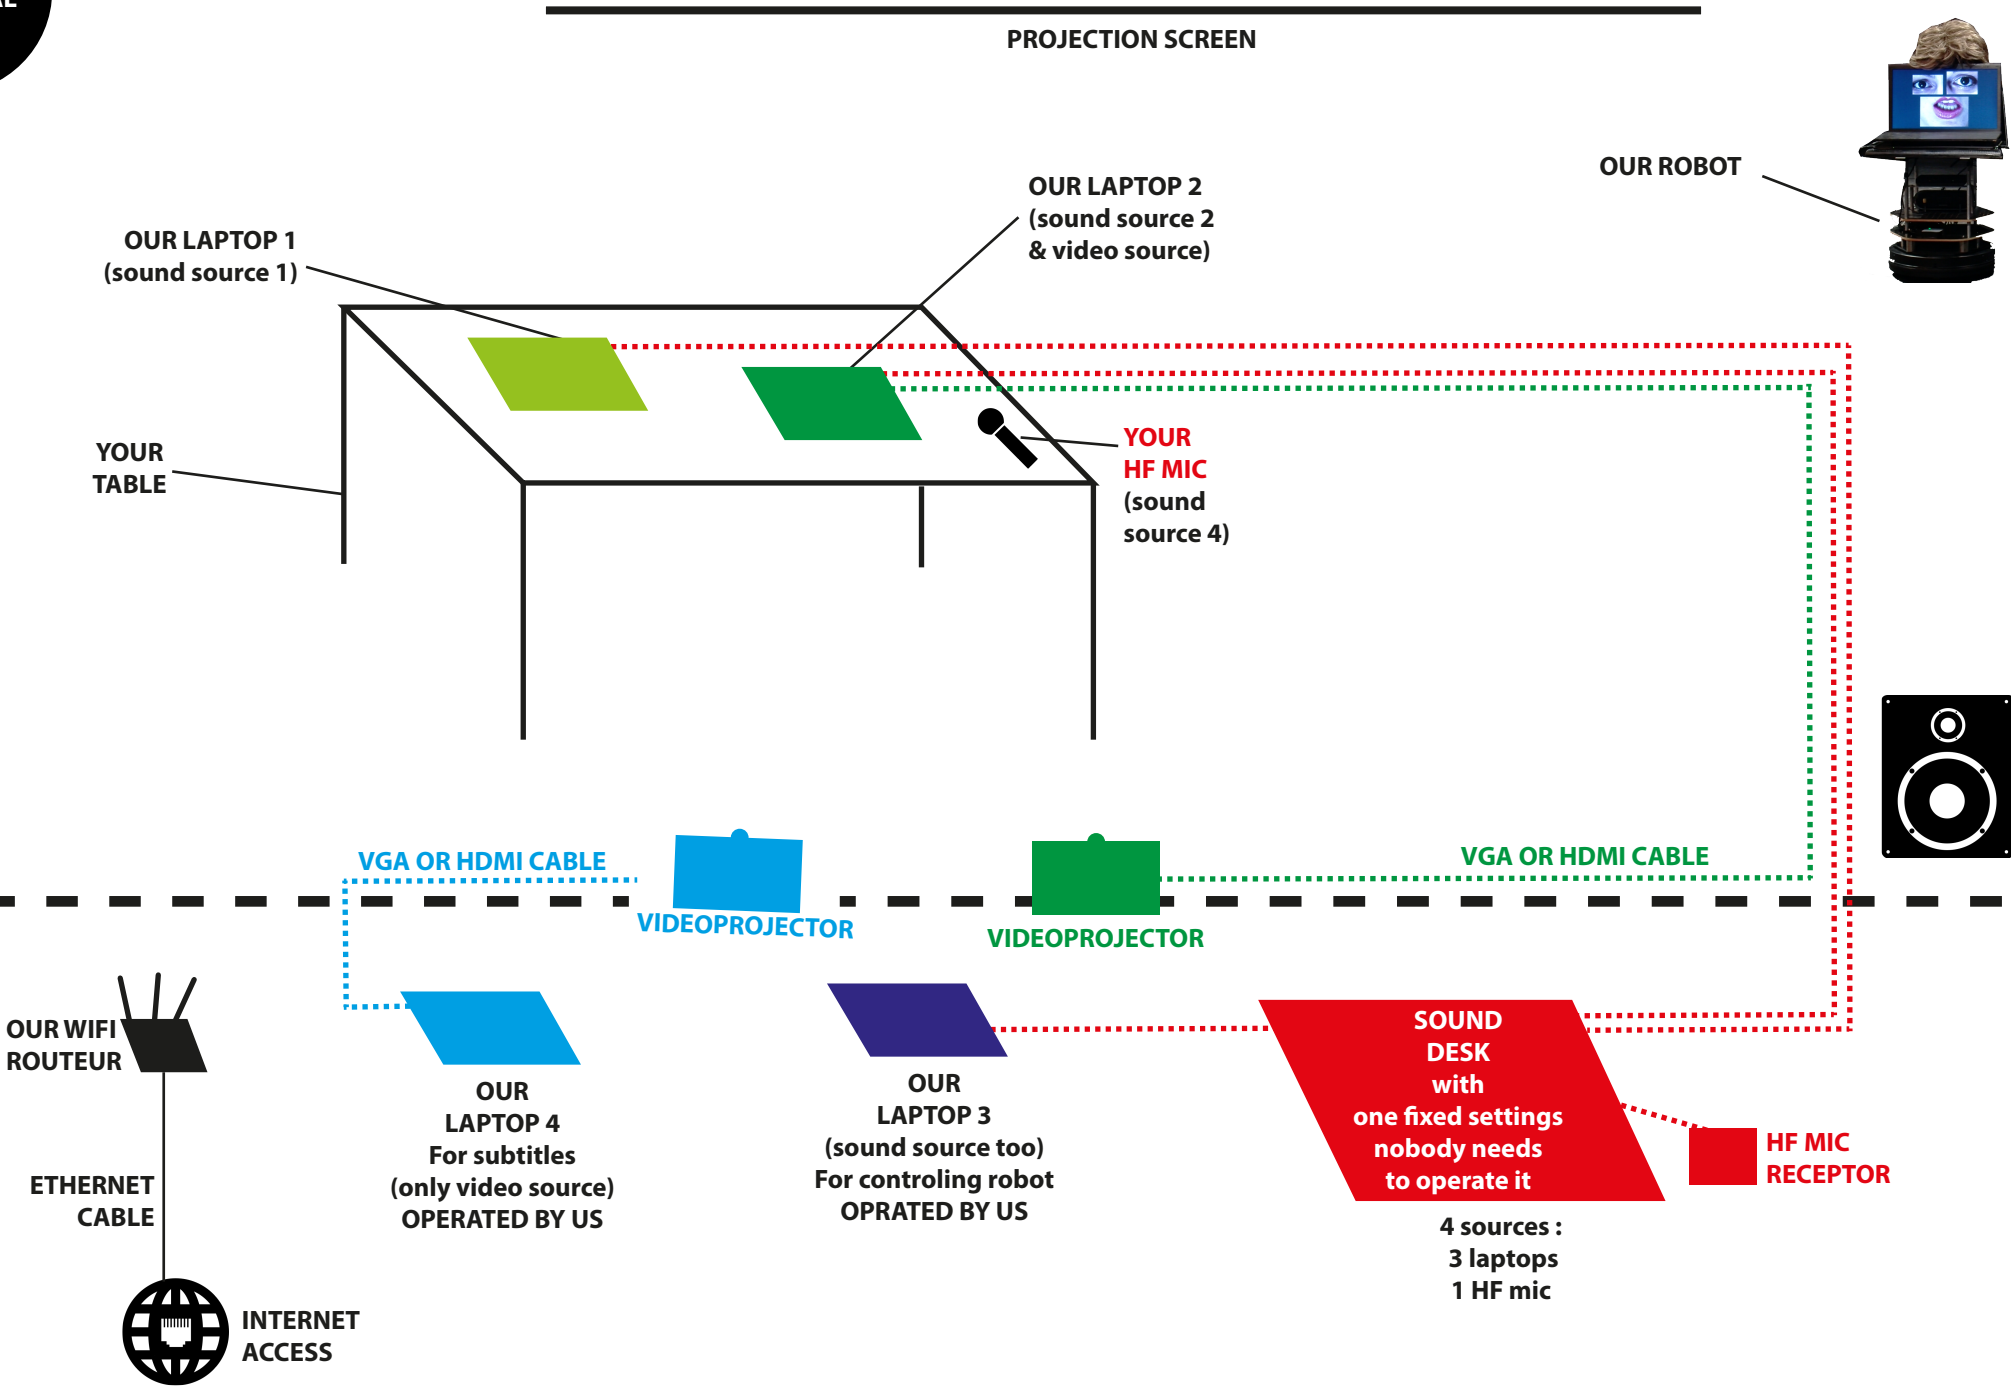

**STAGE**

**TECH BOX**

OUR  
VIDEOPROJECTOR

YOUR  
VIDEOPROJECTOR

PROJECTION  
SUBTITLES

PROJECTION  
LAPTOP 2

PROJECTION SCREEN

2 meters

ROBOLUTION  
TECHNICAL  
MAP #2