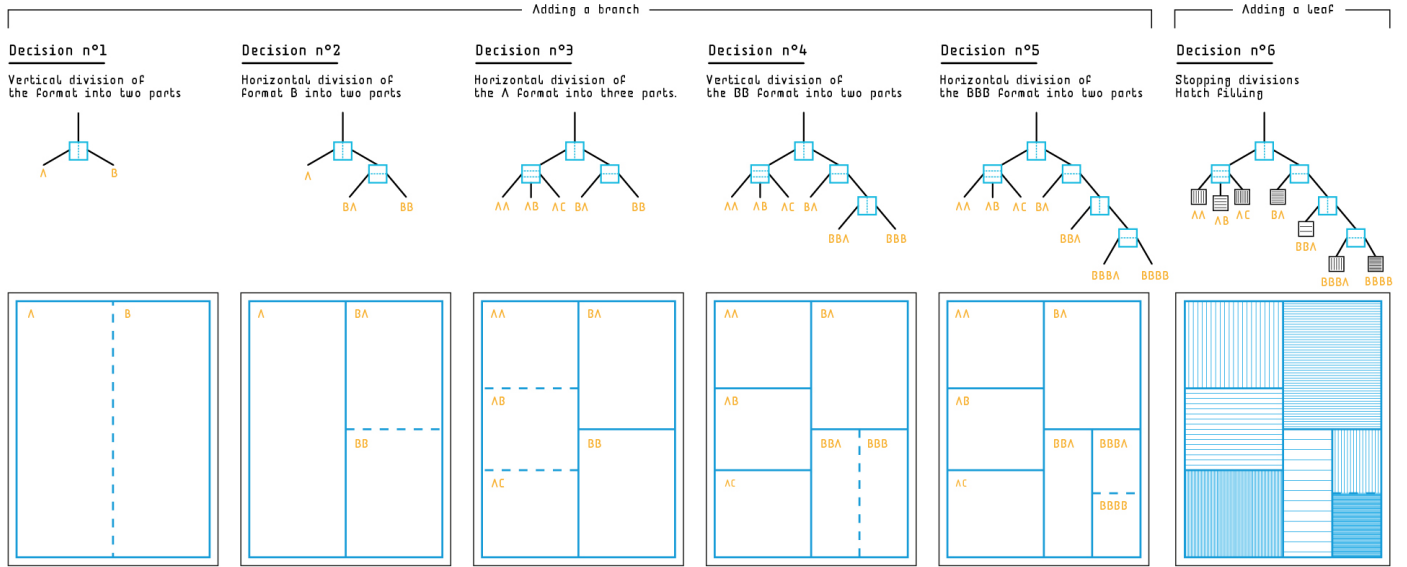

TALLY

QUANTUM ARTIST

Composition process

Composition tree

Quantum-enhanced aesthetic judgement

Composition tree

Pictorial rendering

Art work

Homomorphism

Learning phase

Quantum circuit

Learning loop

Gradient descent
Update settings to get closer to the human score

Comparison of scores

Human judgment

SCORE

SCORE