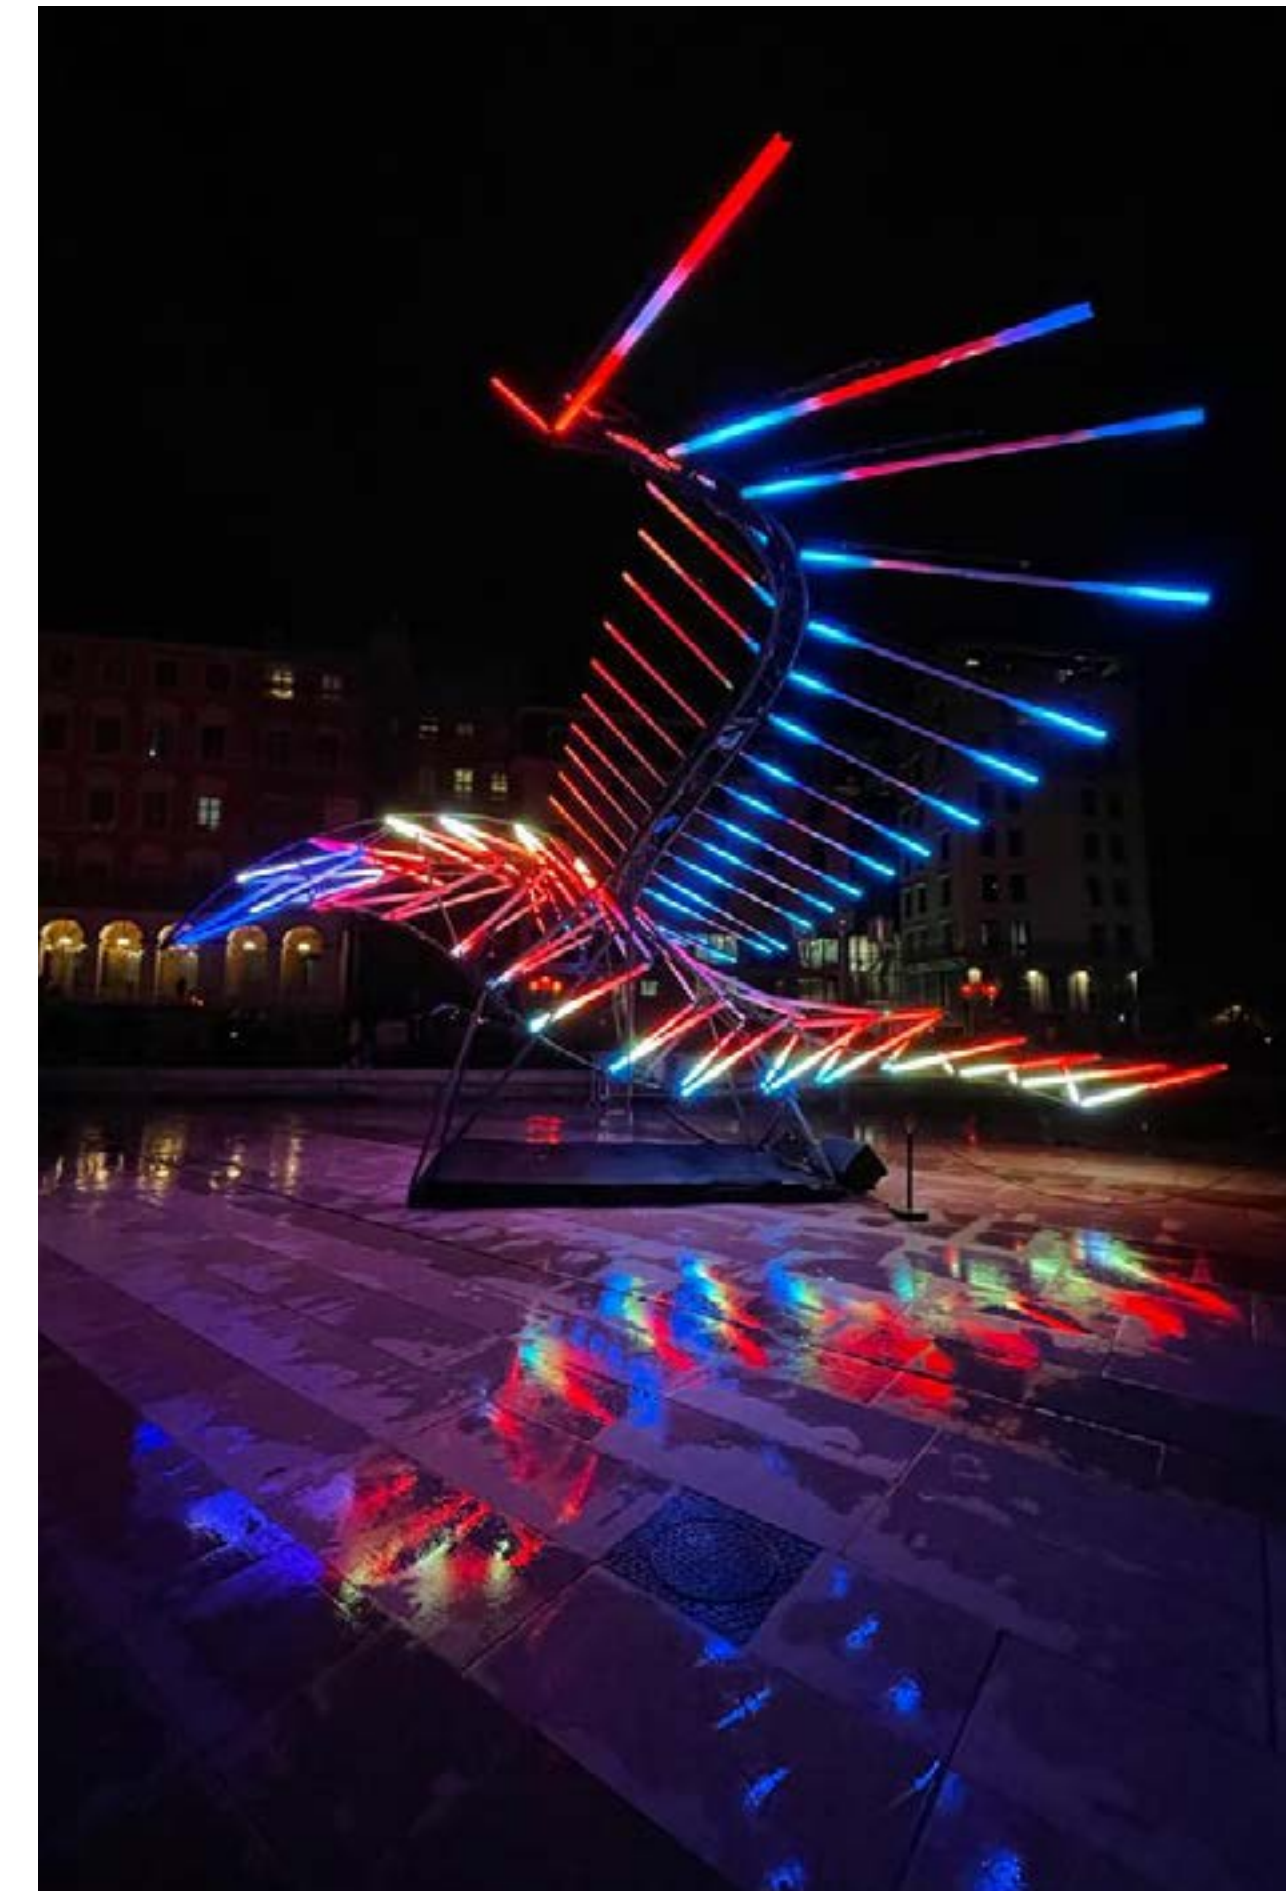

Phénix

In reference to the mythological animal, this bird takes the shape and dress of multiple endangered species.

He evokes a message of hope through his account of the possibility of rising from the ashes. Like these often endemic birds, it is still possible to save them.

LEDs mapping

Phoenix is a metal structure 11m long, 15m wide and 5m high, animated by LEDmapping. Each edge is individually animated to generate the overall shape and color transitions. The facades around impregnate colours and dialogue with the installation.

An audio-visual loop makes us travel in contemplative atmospheres, with sounds of birds and invites the viewer to travel.