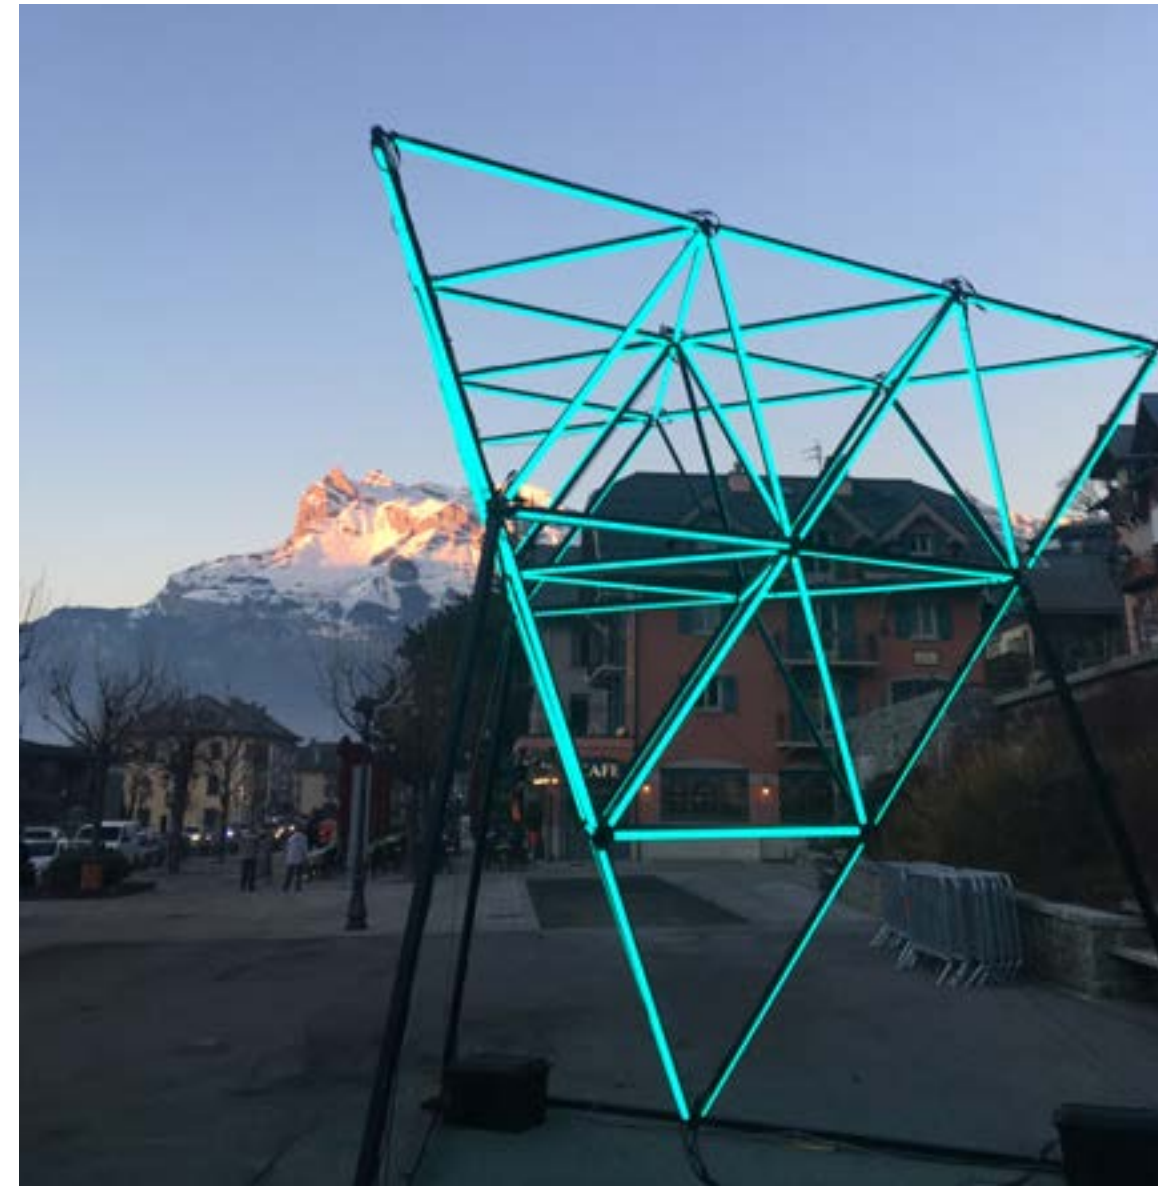

Platonic

Referring to platonic solids, this 60 edges tetraedra lighten his environment. As an architectural project, Platonic, is conversing with the citys contemporary forms by his modern form and light animations It's also about past and history to respond to citys which architecture can be as old as platonic philosophy.

LEDs mapping

Platonic is a 5m long sided tetraedra, animated by LED mapping, each edge is individually driven to generate forms and colorful animation. The surrounding facades will be colorfully lighten by platonic, acting like a dialog with the city environment.

The 4min audio visual loop invites spectators to travel in contemplative moods, with a bit of digital an electronic influences.