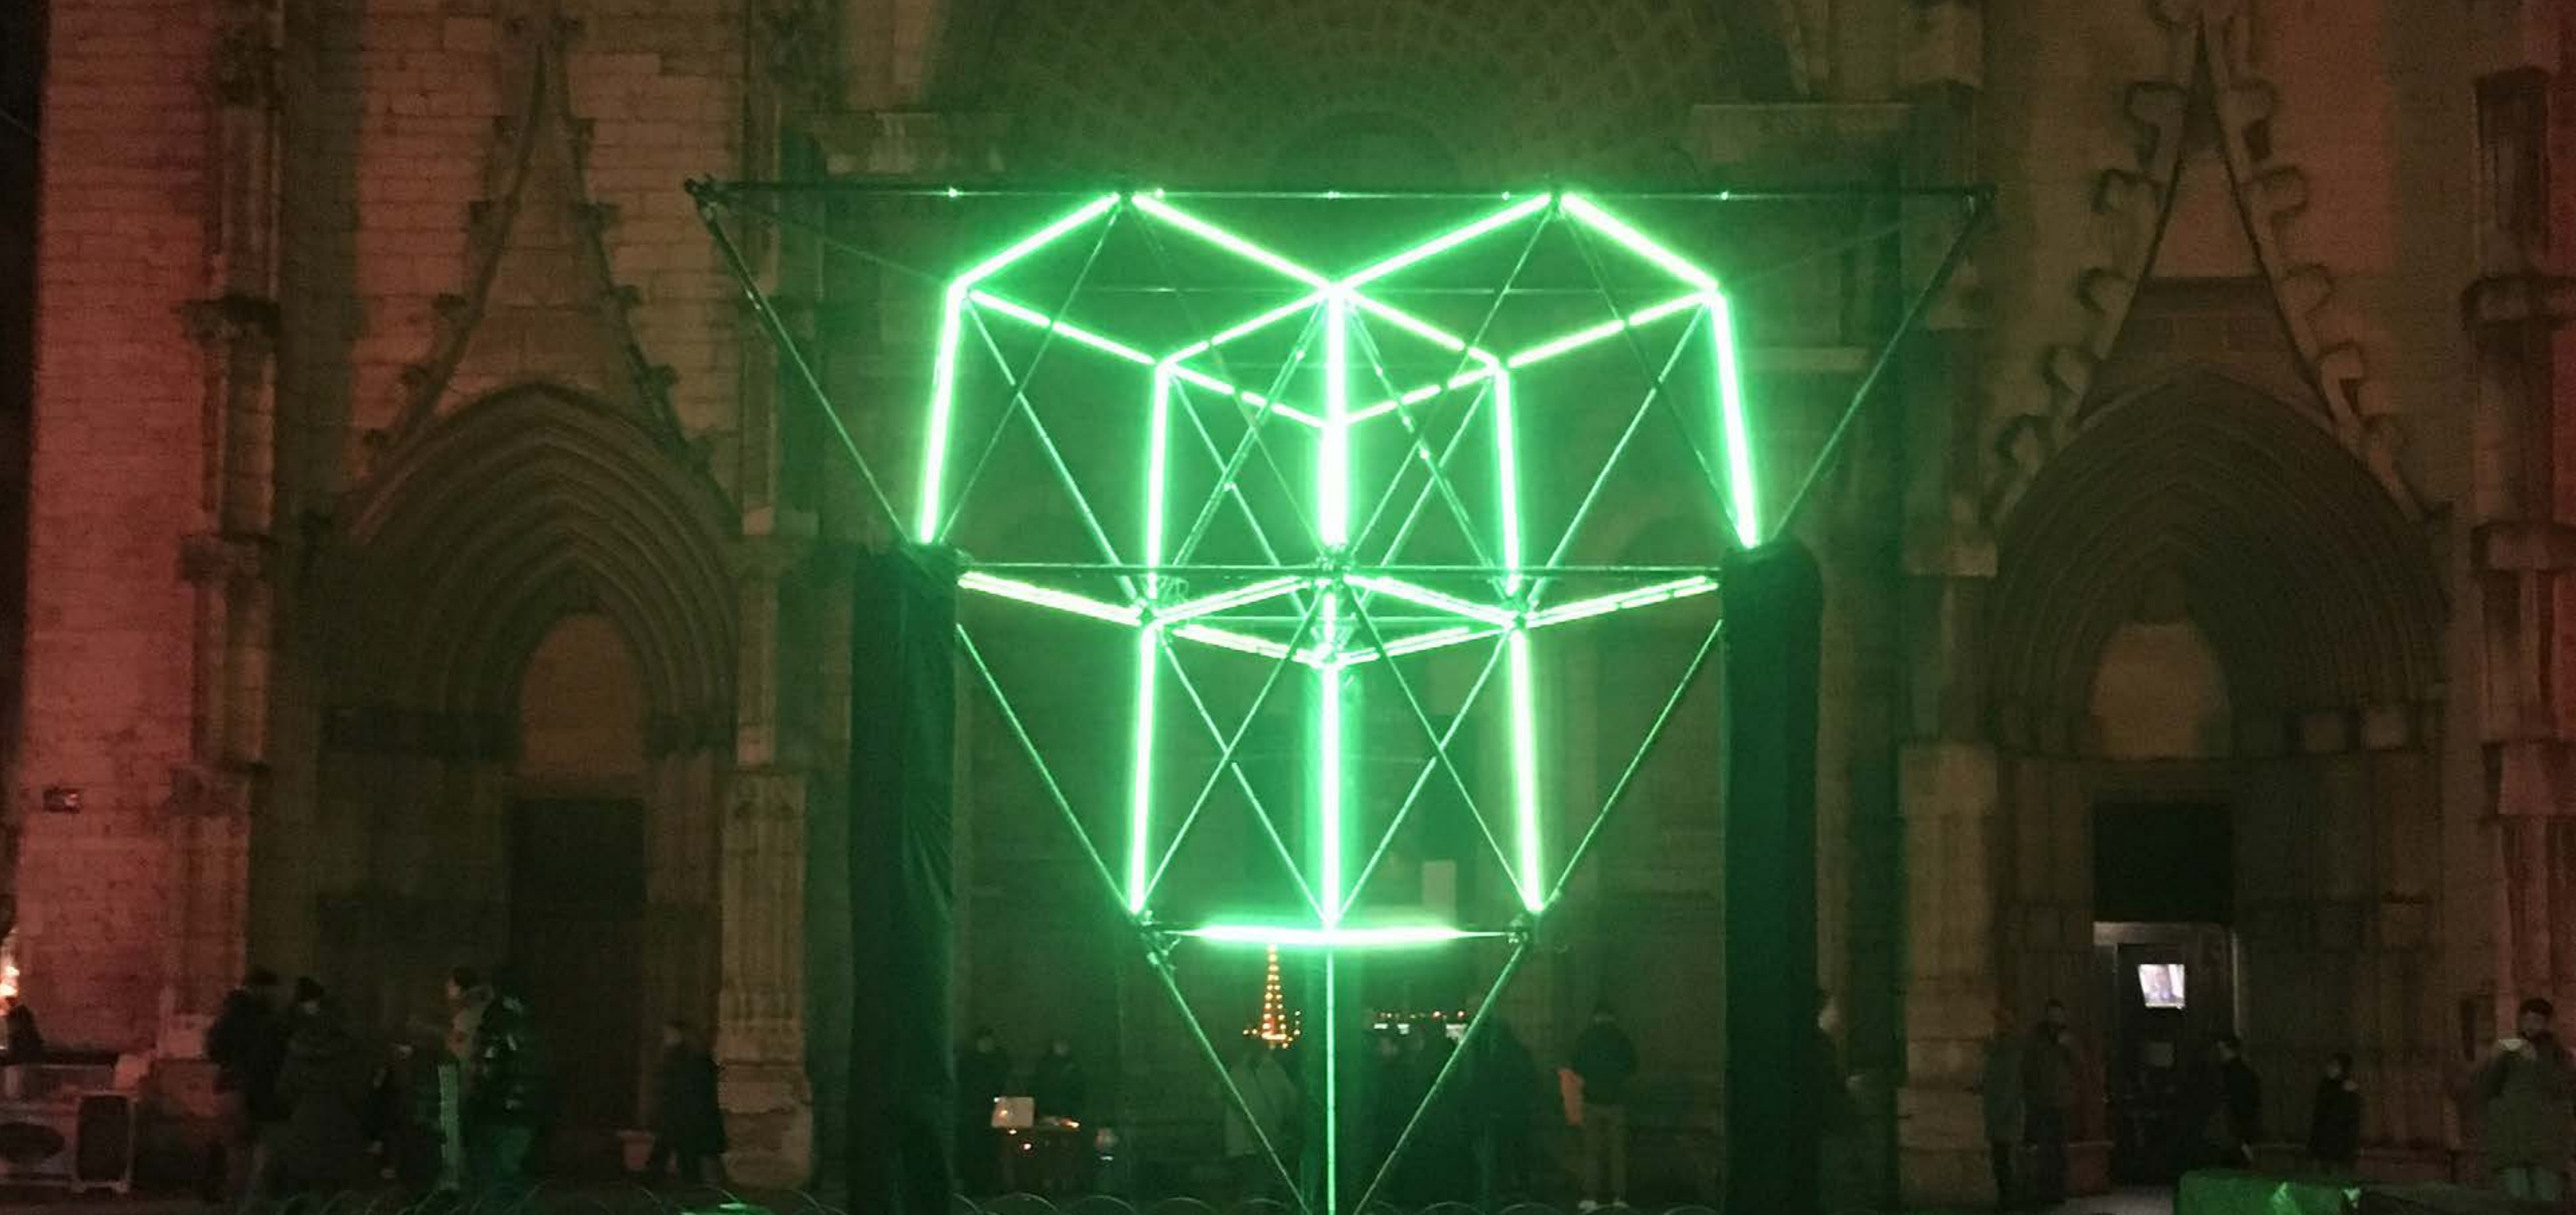

Production

Présenté à :

Essen
Light Festival
2020

LUMO
OULU Light Festival
2021

Site web :

Contact :

julien@
MRZL.fr

Visionner Platonic