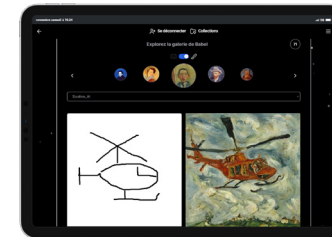

BabelGallery

—
Digital Art Lab

Mediation through creativity

Who are we?

BabelGallery is a hub for digital research and creation, dedicated to cultural institutions, artists, and individuals.

We design image-generation models that replicate the styles of renowned painters.

Our models

With BabelGallery, users can create images **'in the style of'** using a sentence, an image, or a drawing.

The image generated is placed in a fictitious historical context: this cartel is a fun and effective way of understanding an artist's style.

—
Bonnard.AI

—
Van Gogh.AI

—
Picasso.AI

Our objectives

- To design innovative cultural mediation tools in collaboration with museums.
- To support art historians in data analysis.
- To provide everyone with new means of creation and expression.

Digital interfaces

—
Drawing

—
Selfie

—
Image to painting

—
Prompt

—
All generated with a museum cartel

Museum displays

Innovative tools adapted to the needs of each museum: