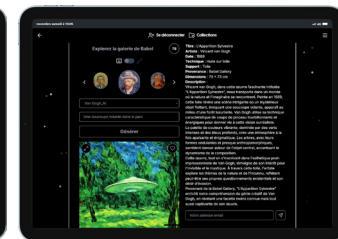

Our models

With BabelGallery, users can create images **'in the style of'** using a sentence, an image, or a drawing.

The image generated is placed in a fictitious historical context: this cartel is a fun and effective way of understanding an artist's style.

—
Bonnard.AI

—
Van Gogh.AI

—
Picasso.AI

Our objectives

- To design innovative cultural mediation tools in collaboration with museums.
- To support art historians in data analysis.
- To provide everyone with new means of creation and expression.

Digital interfaces

—
Drawing

—
Selfie

—
Image to painting

—
Prompt

—
All generated with a museum cartel

Museum displays

Innovative tools adapted to the needs of each museum:

- Models trained on collections or designed for temporary exhibitions.
- A digital easel designed for mediation, to be installed along the visitor path.
- Interactive supports for educational workshops.
- In the gift shop: a professional print to take home your artwork in postcard format..