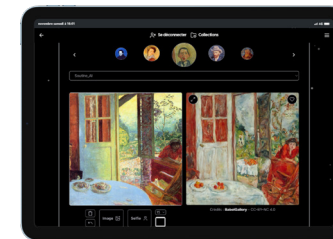

BabelGallery

—
Digital Art Lab

Mediation through creativity

Who are we?

BabelGallery is a hub for digital research and creation, dedicated to cultural institutions, artists, and individuals.

We design image-generation models that replicate the styles of renowned painters.

Our models

With BabelGallery, users can create images **'in the style of'** using a sentence, an image, or a drawing.

The image generated is placed in a fictitious historical context: this cartel is a fun and effective way of understanding an artist's style.

—
Bonnard.AI

—
Van Gogh.AI

—
Picasso.AI

Our objectives

- To design innovative cultural mediation tools in collaboration with museums.
- To support art historians in data analysis.
- To provide everyone with new means of creation and expression.

Digital interfaces

—
Drawing

—
Selfie

—
Image to painting

—
Prompt

—
All generated with a museum cartel

Museum displays

Innovative tools adapted to the needs of each museum: