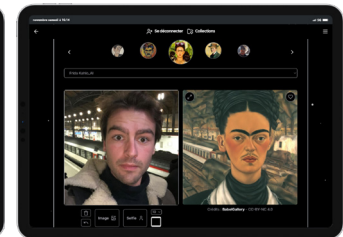

BabelGallery

—
Digital Art Lab

Mediation through creativity

Who are we?

BabelGallery is a hub for digital research and creation, dedicated to cultural institutions, artists, and individuals.

We design image-generation models that replicate the styles of renowned painters.

Our models

With BabelGallery, users can create images **'in the style of'** using a sentence, an image, or a drawing.

The image generated is placed in a fictitious historical context: this cartel is a fun and effective way of understanding an artist's style.

—
Bonnard.AI

—
Van Gogh.AI

—
Picasso.AI

Our objectives

- To design innovative cultural mediation tools in collaboration with museums.
- To support art historians in data analysis.
- To provide everyone with new means of creation and expression.

Digital interfaces

—
Drawing

—
Selfie

—
Image to painting

—
Prompt

—
All generated with a museum cartel

Museum displays

Innovative tools adapted to the needs of each museum: