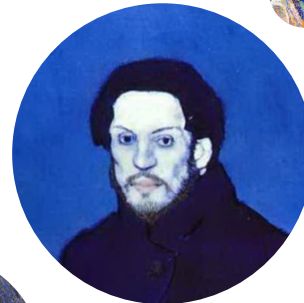

—
Picasso.AI

Our objectives

- To design innovative cultural mediation tools in collaboration with museums.
- To support art historians in data analysis.
- To provide everyone with new means of creation and expression.